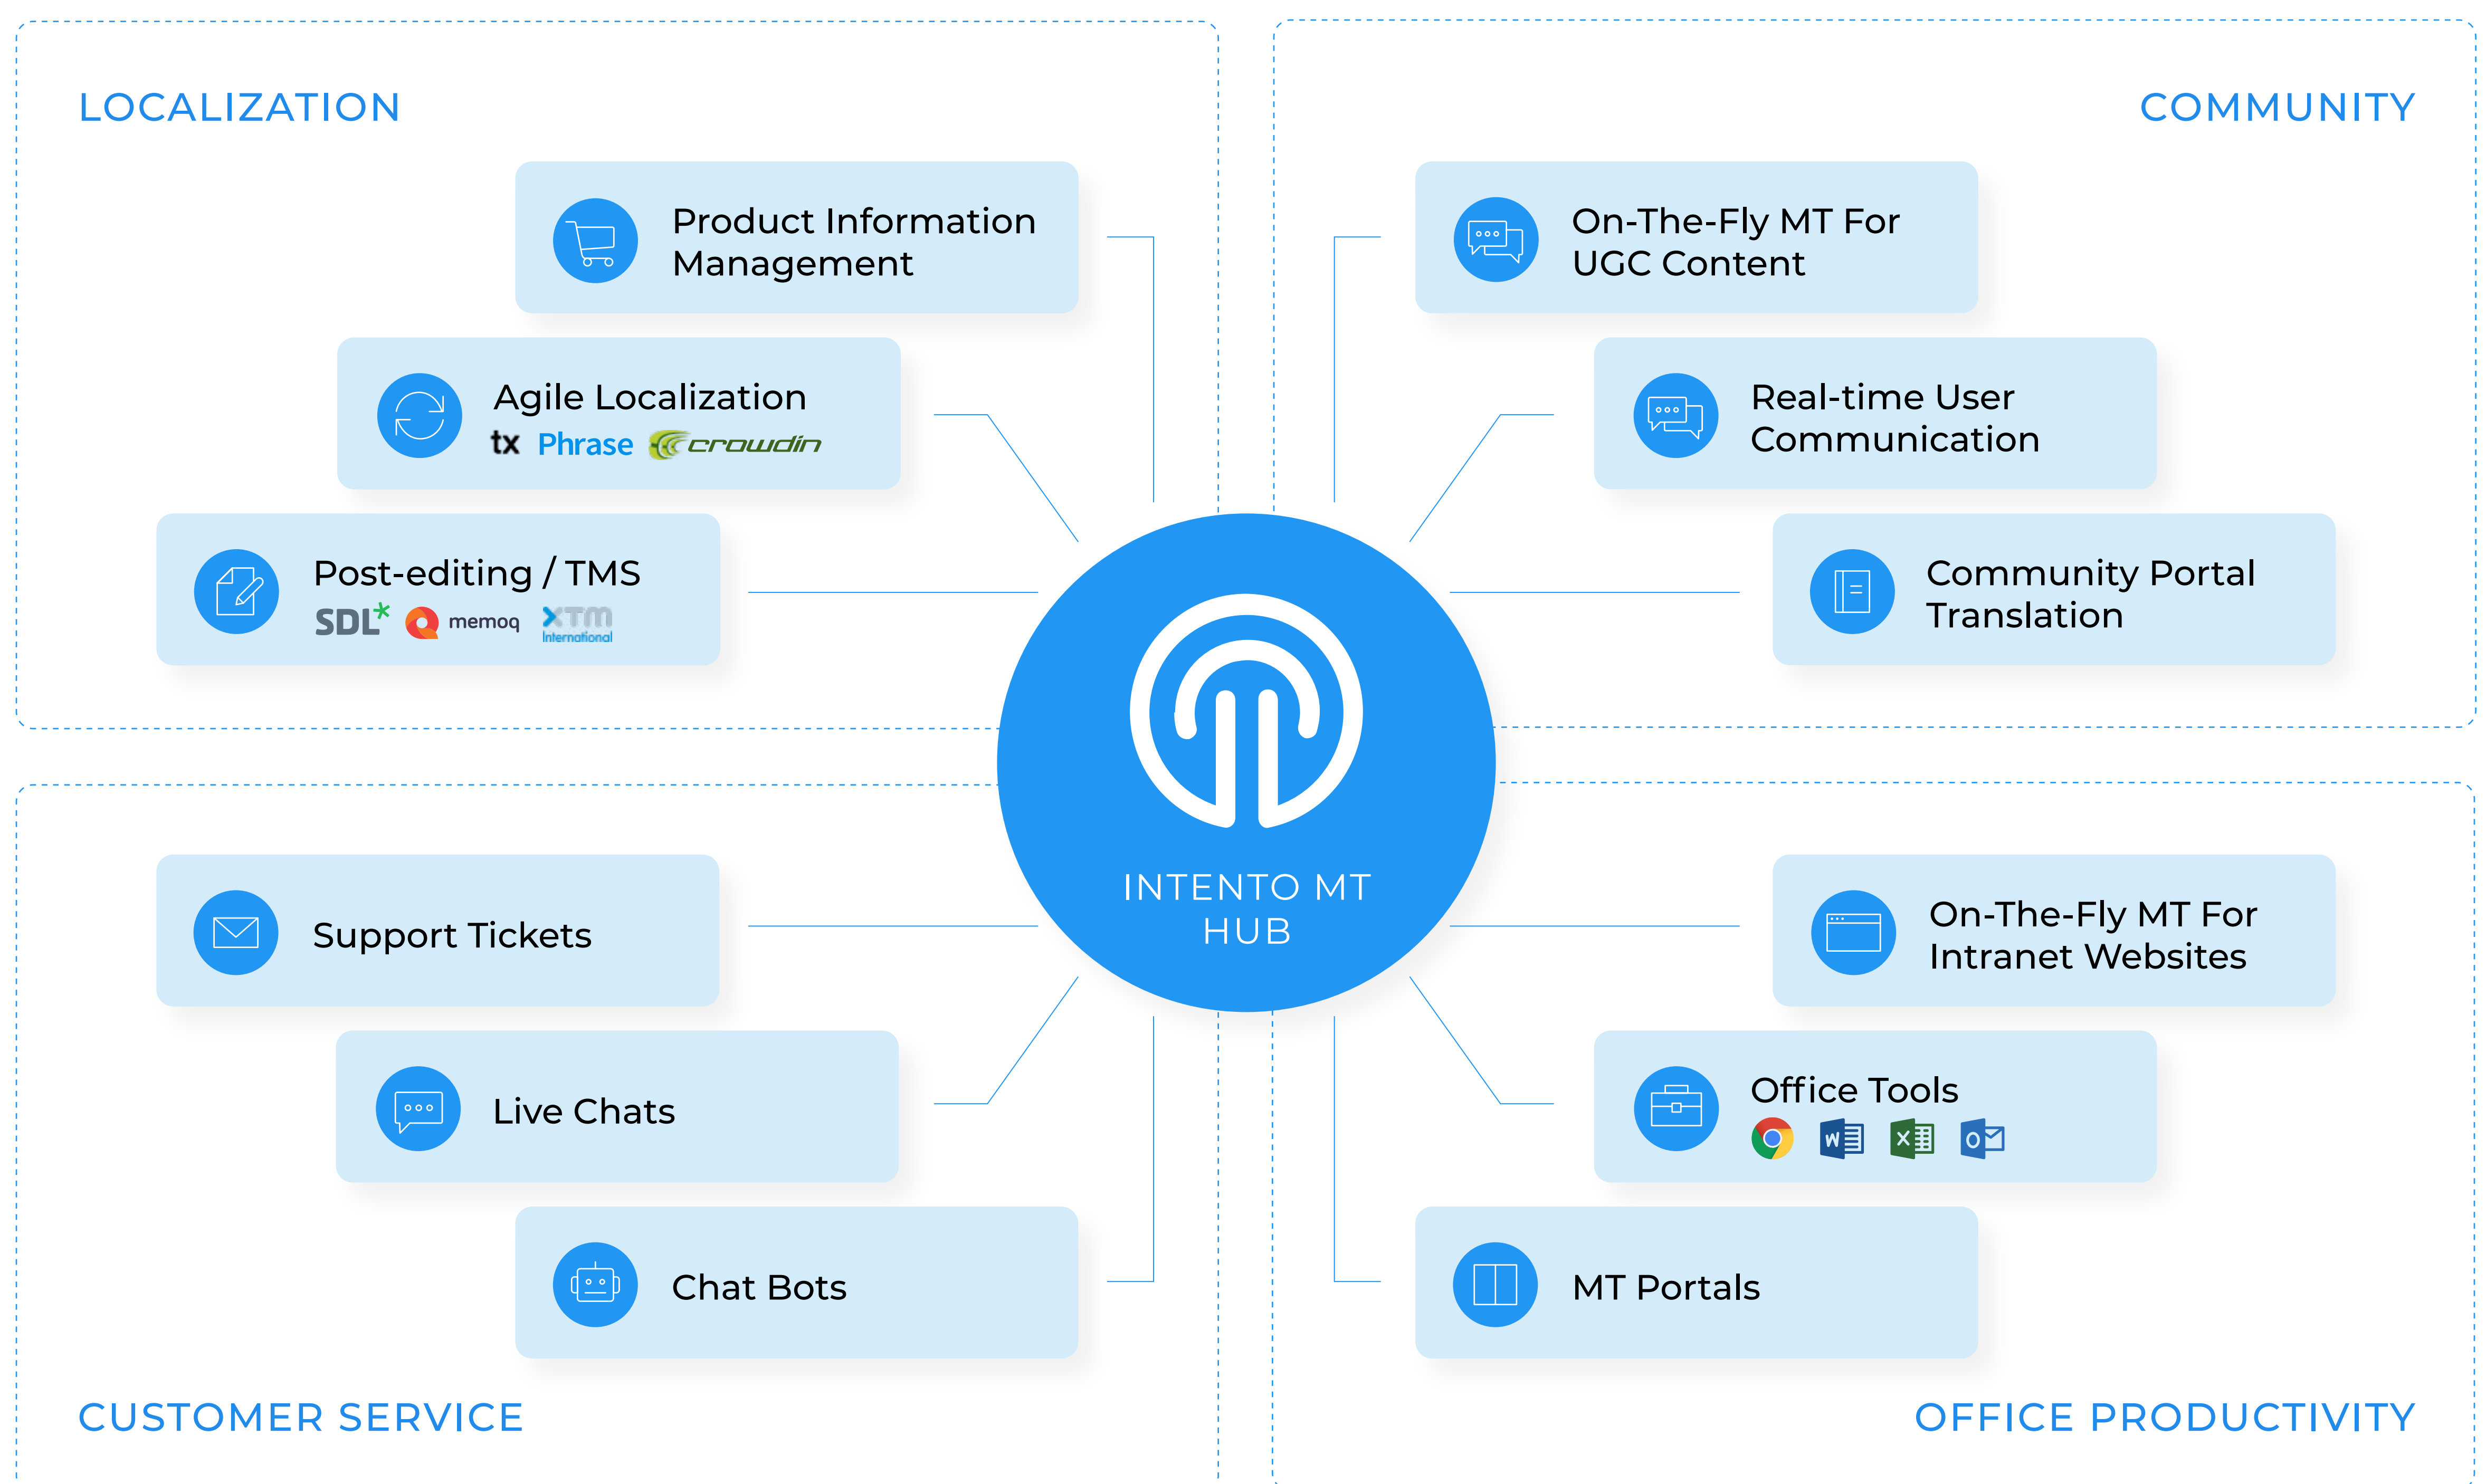

## Up to 20X ROI

The translation industry has been slow at embracing the true value of curated MT – not altogether surprising when you consider that it can drive up to 20X ROI for the customer.

## TMS, LSP & MT Agnostic

With Intento, you derive the maximum MT value through careful curation and ongoing improvement. Even if you switch tools and providers, the MT advantage will stay with you.

## Post-edit game-changer

Intento MT Hub gives you access to over 30 MT engines through a single API to find the best fit and ensure continuous improvement for your domain, content type and language pairs. Our clients see up to 60% of translations accepted as perfect.

## Global Support

Daunted by the challenge of adding native speaking support resources? Intento enables smart MT supported workflows to allow you to cover more foreign languages with FEWER support resources, all while improving quality scores. No copy & paste, right in your ITSM system, up to 97% satisfying translations.